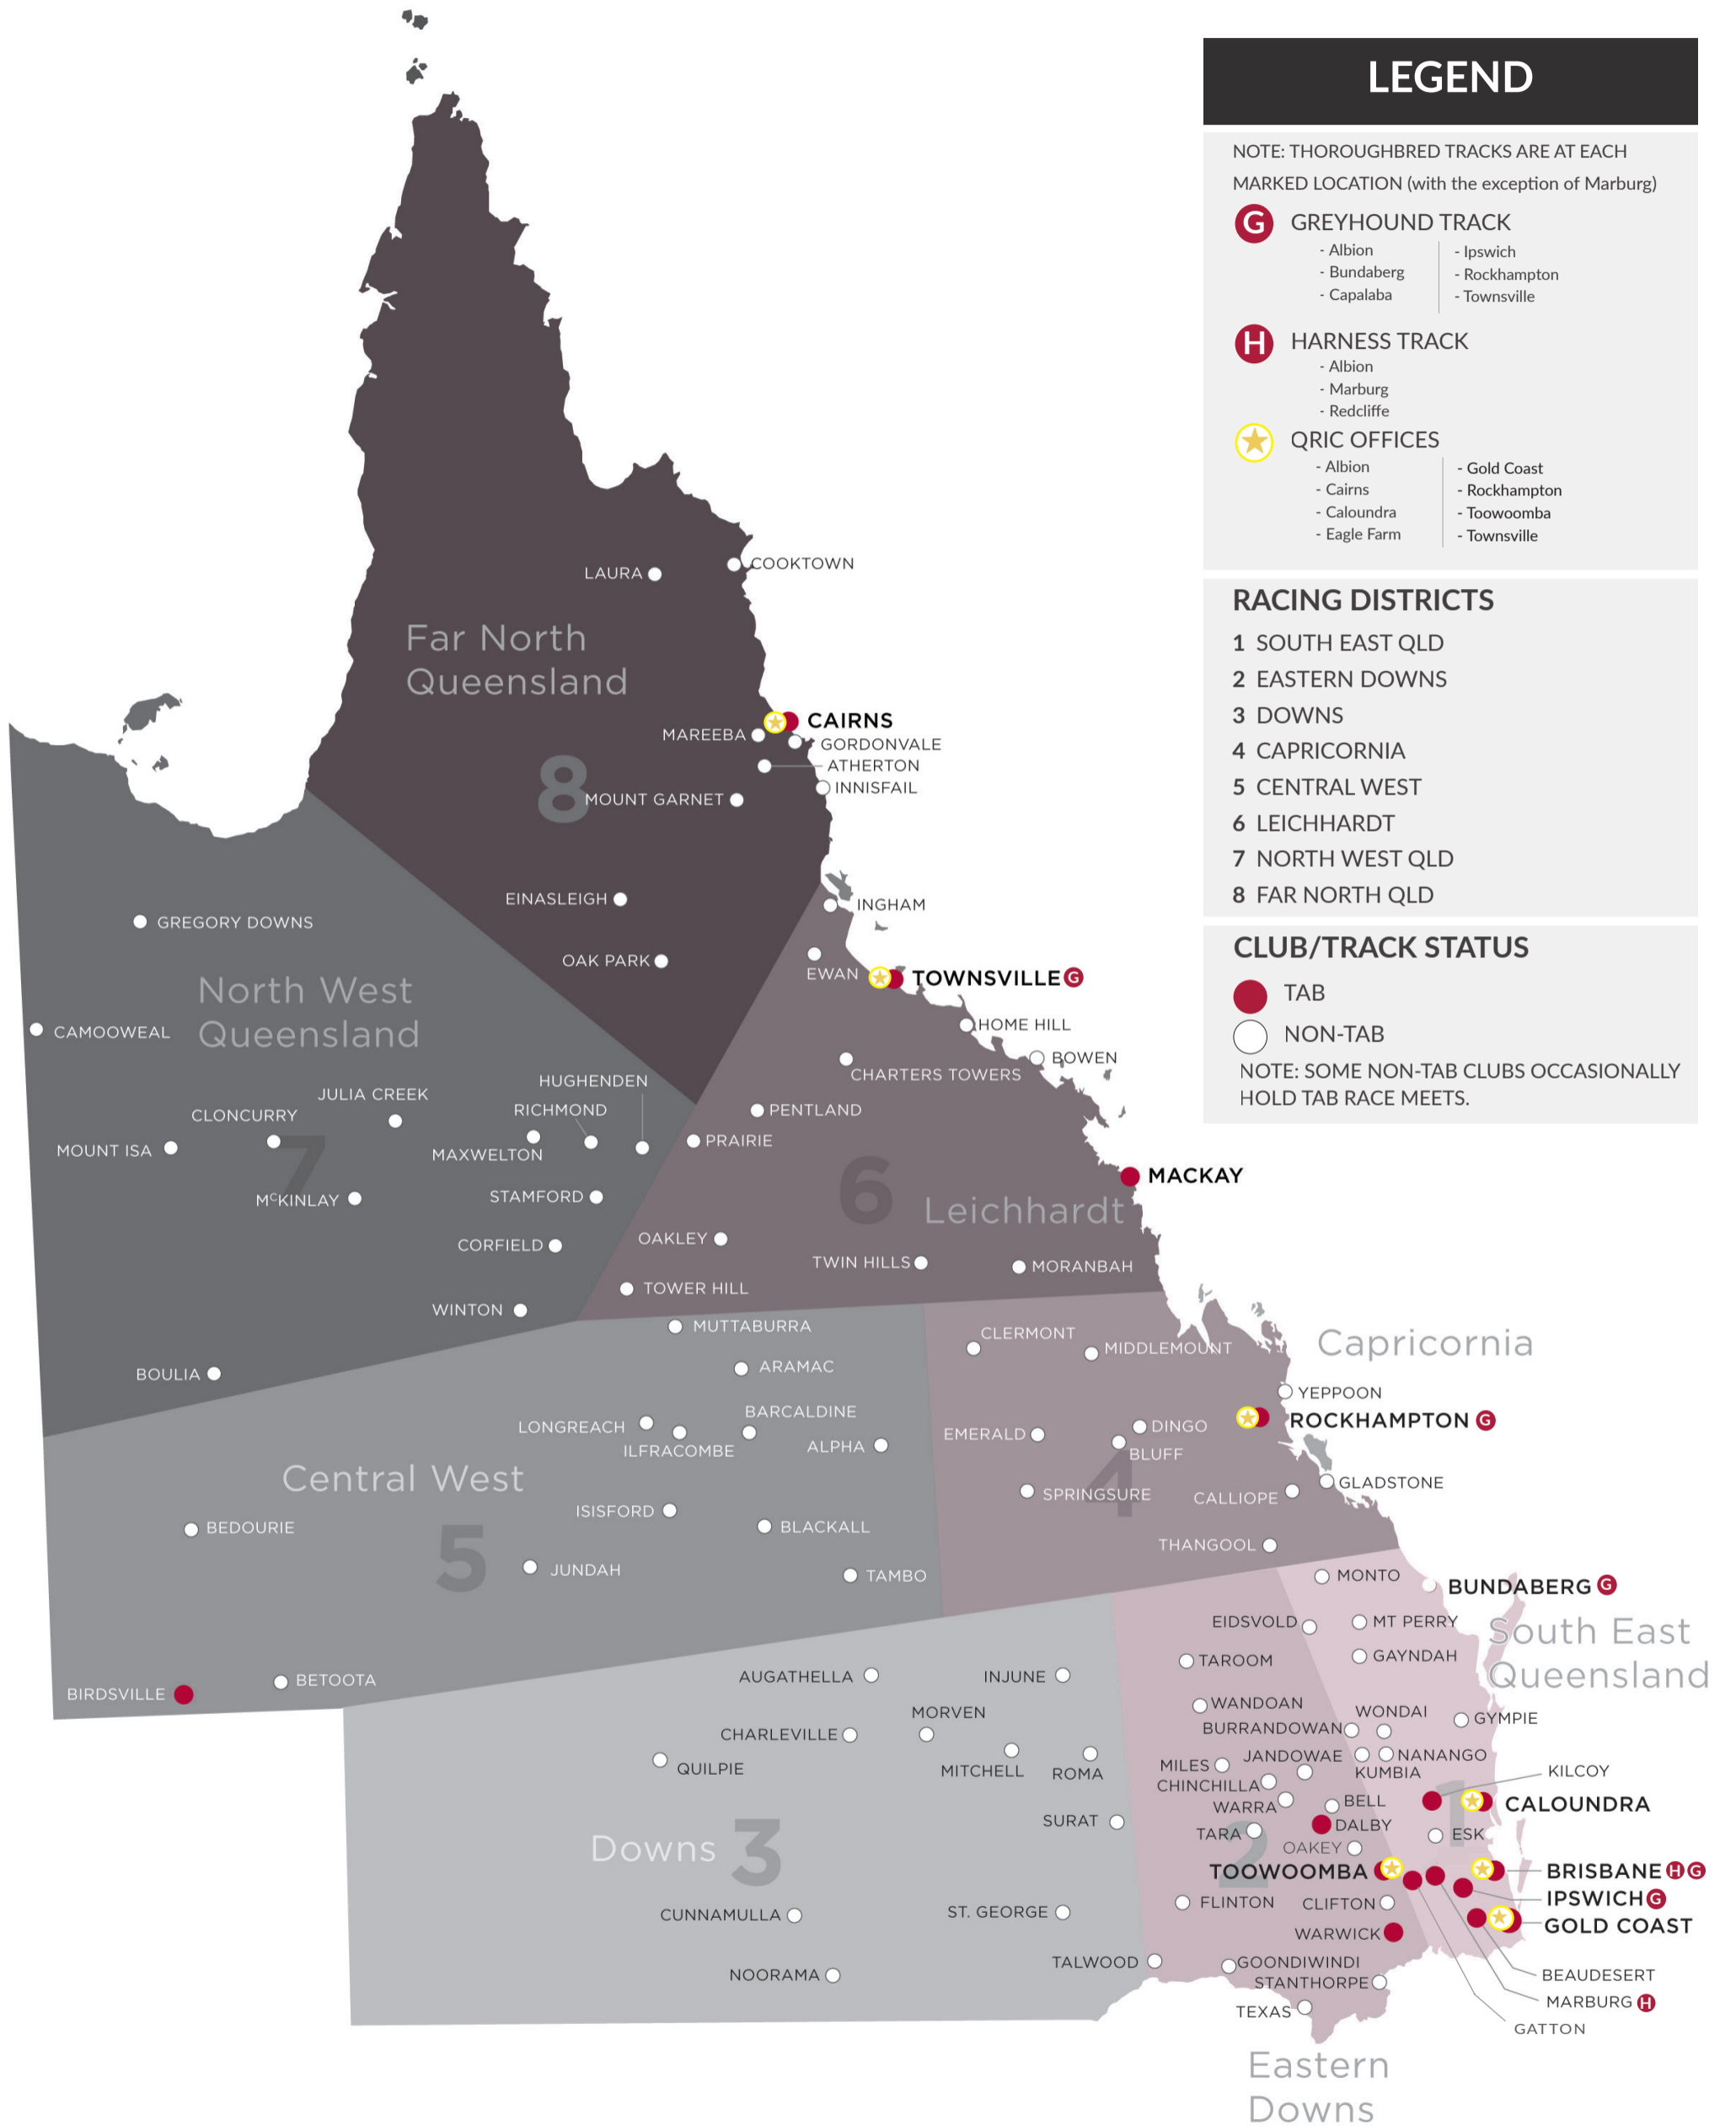

RACE TRACKS

LEGEND

NOTE: THOROUGHBRED TRACKS ARE AT EACH MARKED LOCATION (with the exception of Marburg)

- G** GREYHOUND TRACK
- Albion
 - Bundaberg
 - Capalaba
 - Ipswich
 - Rockhampton
 - Townsville

- H** HARNESS TRACK
- Albion
 - Marburg
 - Redcliffe

- ★** QRIC OFFICES
- Albion
 - Cairns
 - Caloundra
 - Eagle Farm
 - Gold Coast
 - Rockhampton
 - Toowoomba
 - Townsville

RACING DISTRICTS

- 1 SOUTH EAST QLD
- 2 EASTERN DOWNS
- 3 DOWNS
- 4 CAPRICORNIA
- 5 CENTRAL WEST
- 6 LEICHHARDT
- 7 NORTH WEST QLD
- 8 FAR NORTH QLD

CLUB/TRACK STATUS

● TAB

○ NON-TAB

NOTE: SOME NON-TAB CLUBS OCCASIONALLY HOLD TAB RACE MEETS.